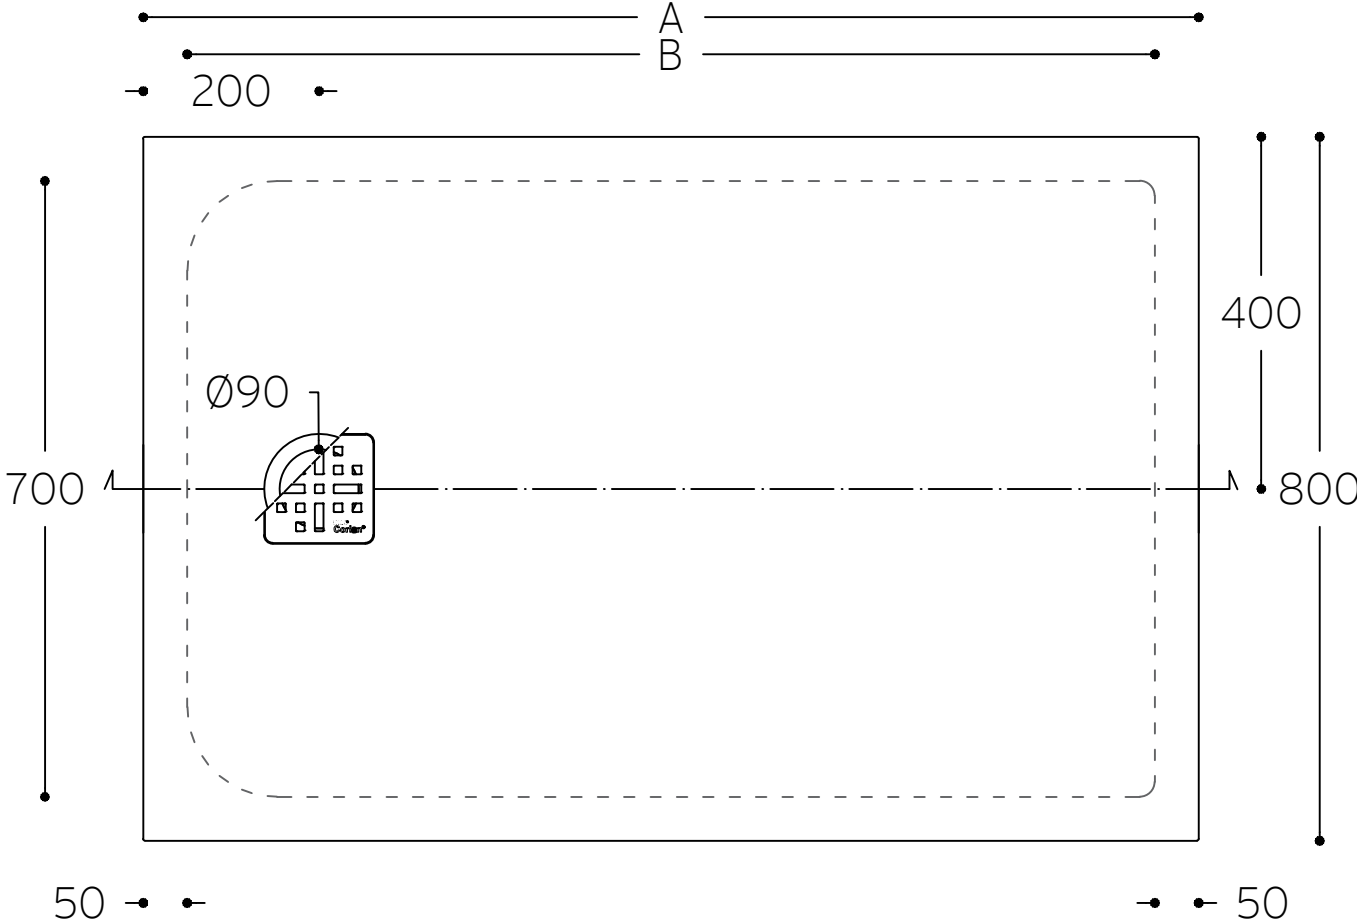

Casual 8001 – 8002 – 8003 – 8004

TOP VIEW

	A	B
CASUAL 8001 80X80	800	700
CASUAL 8002 80X100	1000	900
CASUAL 8003 80X120	1200	1100
CASUAL 8004 80X140	1400	1300

CROSS-SECTION

All dimensions in mm
This drawing represents Casual 8003 (80x120)