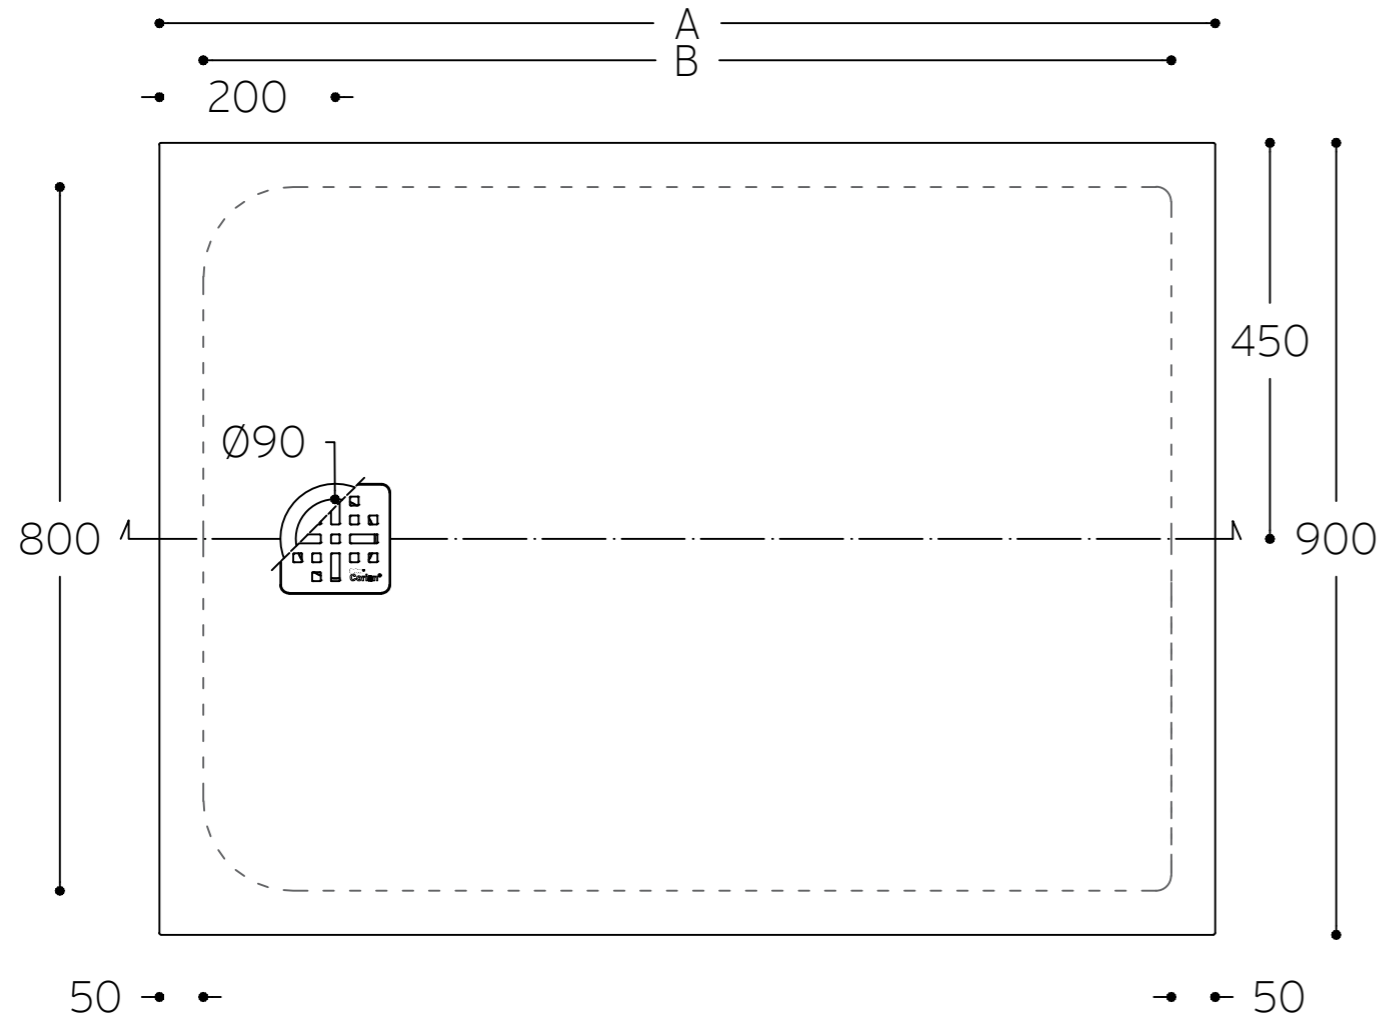

Casual 8005 – 8006 – 8007 – 8008

TOP VIEW

CROSS-SECTION

All dimensions in mm

This drawing represents Casual 8007 (90x120)

	A	B
CASUAL 8005 90X90	900	800
CASUAL 8006 90X100	1000	900
CASUAL 8007 90X120	1200	1100
CASUAL 8008 90X140	1400	1300